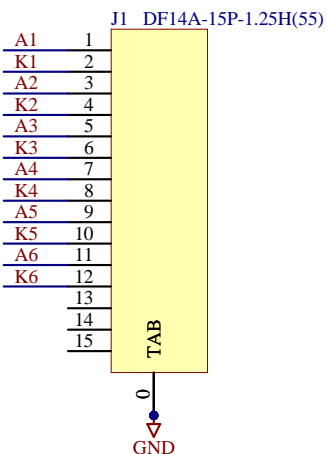

External LCD IF

PCA # 80-000477RC-1_RevA
 PN-PCA100
 SN: # 90-000182R-1_RevA
 PN-PCB-SN100
 PCB # 90-000182R-1_RevA
 PN-PCB100

Title: **Touch Screen and LVDS Driver**
 Size: B Number: 90-000182R-1 Rev: A
 Date: 7/30/2012 Time: 1:38:41 PM Sheet 1 of 2
 SVN:3075 File: Video.SchDoc