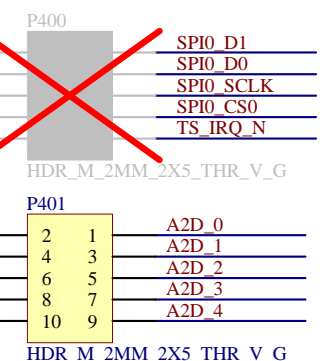

External LCD IF

PCA # 80-000477RC-1_RevA
 PN-PCA100
 SN: # 90-000182R-1_RevA
 PN-PCB-SN100
 PCB # 90-000182R-1_RevA
 PN-PCB100

Title: **Touch Screen and LVDS Driver**
 Size: B Number: 90-000182R-1 Rev: A
 Date: 7/30/2012 Time: 1:38:41 PM Sheet 1 of 2
 SVN:3075 File: Video.SchDoc