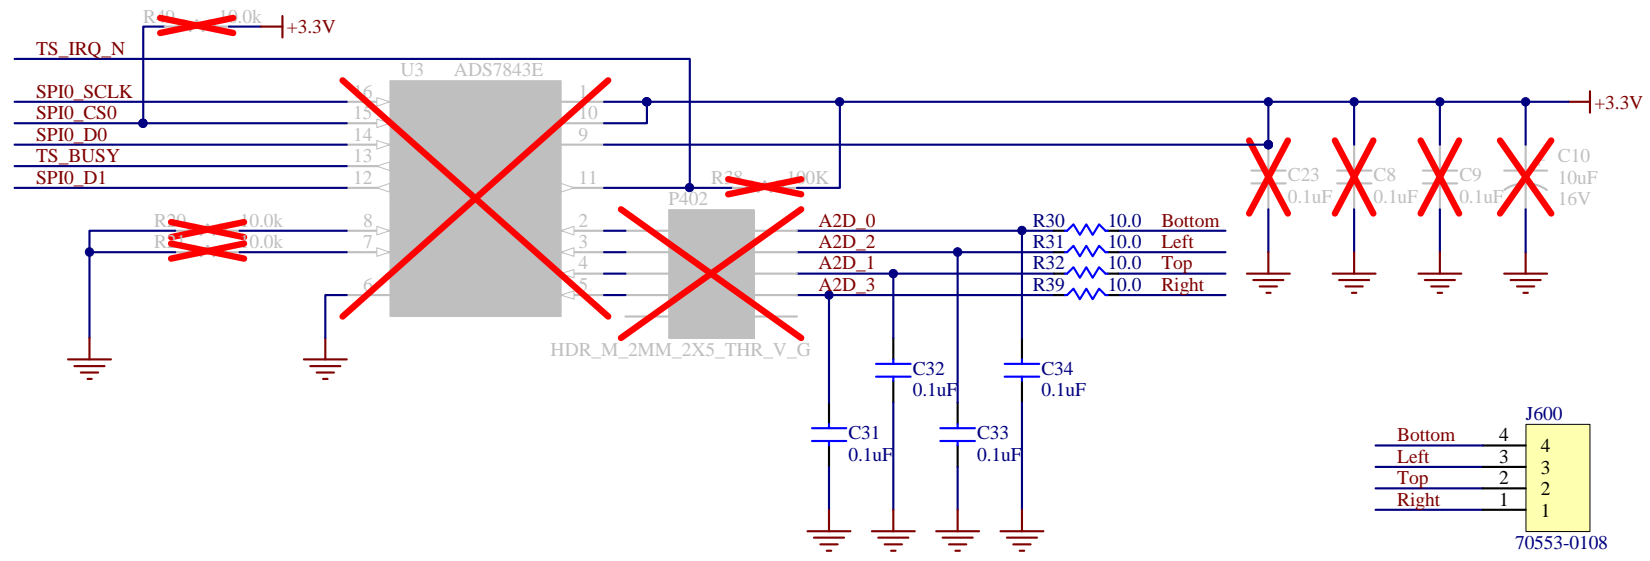

External LCD IF

PCA # 80-000477RC-1_RevA
 PN-PCA100
 SN: # 90-000182R-1_RevA
 PN-PCB-SN100
 PCB # 90-000182R-1_RevA
 PN-PCB100

Title: **Touch Screen and LVDS Driver**
 Size: B Number: 90-000182R-1 Rev: A
 Date: 7/30/2012 Time: 1:38:41 PM Sheet 1 of 2
 SVN:3075 File: Video.SchDoc