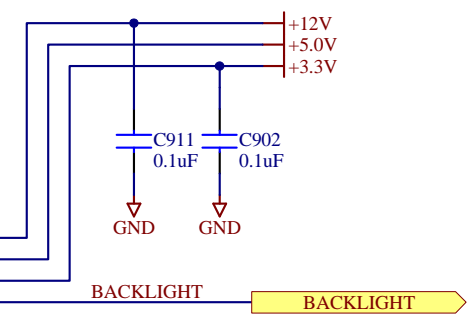

External LCD IF

PCA # 80-000477RC-1_RevA
 PN-PCA100
 SN: # 90-000182R-1_RevA
 PN-PCB-SN100
 PCB # 90-000182R-1_RevA
 PN-PCB100

Title: **Touch Screen and LVDS Driver**
 Size: B Number: 90-000182R-1 Rev: A
 Date: 7/30/2012 Time: 1:38:41 PM Sheet 1 of 2
 SVN:3075 File: Video.SchDoc