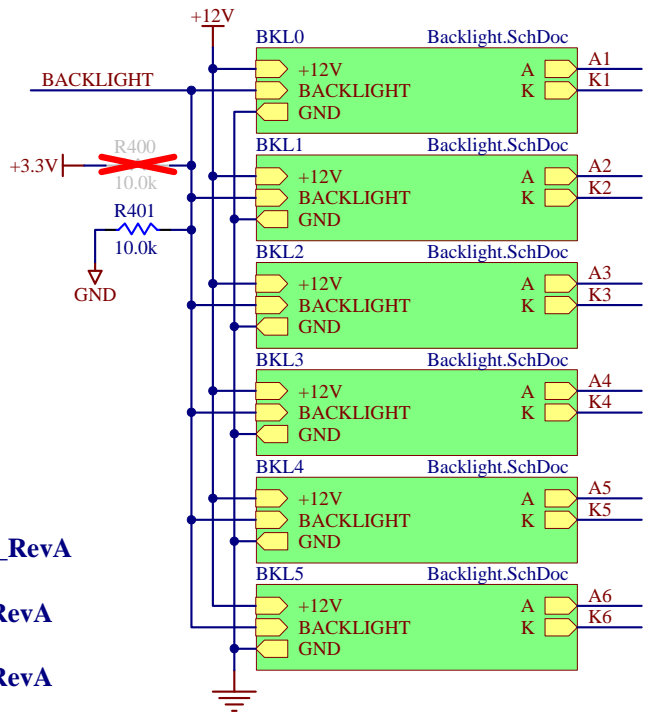

External LCD IF

PCA # 80-000477RC-1_RevA
 PN-PCA100
 SN: # 90-000182R-1_RevA
 PN-PCB-SN100
 PCB # 90-000182R-1_RevA
 PN-PCB100

Title: **Touch Screen and LVDS Driver**
 Size: B Number: 90-000182R-1 Rev: A
 Date: 7/30/2012 Time: 1:38:41 PM Sheet 1 of 2
 SVN:3075 File: Video.SchDoc