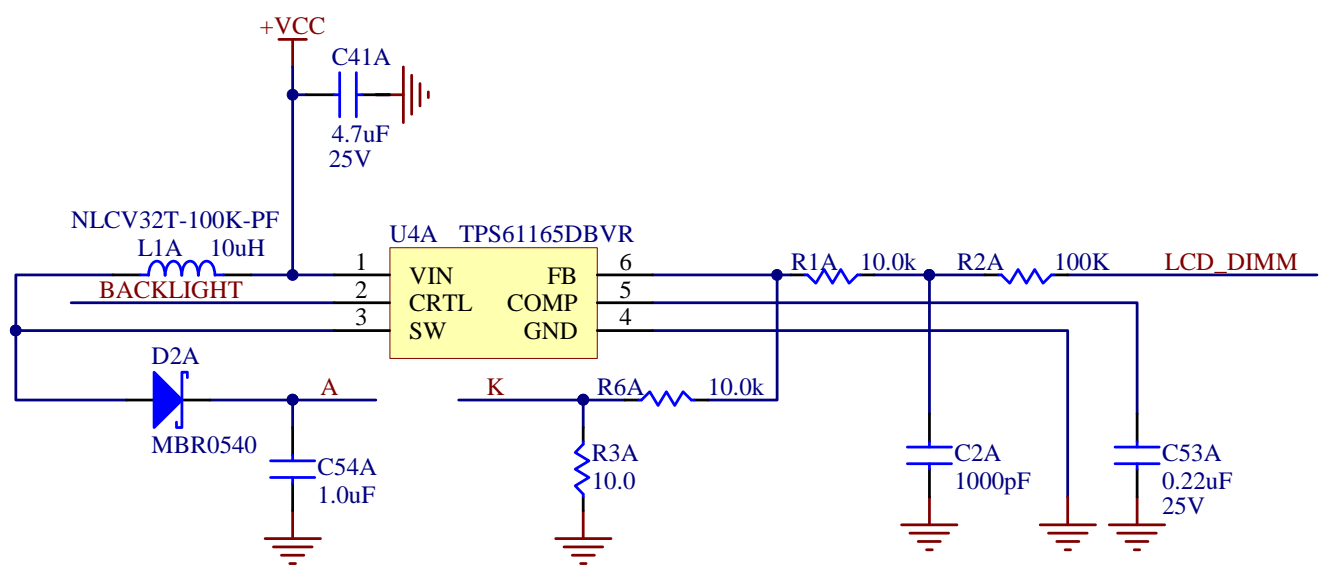

**PCA #** 80-000518RC-2\_RevA  
 PN-PCA1  
**SN: #** 90-000119R-2\_RevA  
 PN-PCB-SN1  
**PCB #** 90-000119R-2\_RevA  
 PN-PCB1

Title: <b>Backlight</b>		
Size: A	Number: 90-000119R -2 Variant: 80-000518RC-2	Rev: A
Date: 8/23/2012	Time: 4:59:14 PM	Sheet 3. of 4
SVN: 4267	File: Backlight.SchDoc	

**Critical Link LLC**  
 6712 Brooklawn Pkw  
 Syracuse, NY 13211  
 315.425.4045  
[www.criticallink.com](http://www.criticallink.com)

Title: <b>Backlight</b>		
Size: A	Number: 90-000119R -2 Variant: 80-000518RC-2	Rev: A
Date: 8/23/2012	Time: 4:59:14 PM	Sheet 3 of 4
SVN: 4267	File: Backlight.SchDoc	