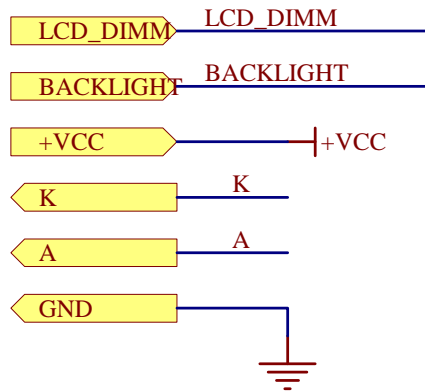

**PCA #** 80-000518RC-2\_RevA  
 PN-PCA1  
**SN: #** 90-000119R-2\_RevA  
 PN-PCB-SN1  
**PCB #** 90-000119R-2\_RevA  
 PN-PCB1

Title: <b>Backlight</b>		
Size: A	Number: 90-000119R -2 Variant: 80-000518RC-2	Rev: A
Date: 8/23/2012	Time: 4:59:14 PM	Sheet 3. of 4
SVN: 4267	File: Backlight.SchDoc	

**Critical Link LLC**  
 6712 Brooklawn Pkw  
 Syracuse, NY 13211  
 315.425.4045  
[www.criticallink.com](http://www.criticallink.com)

Title: <b>Backlight</b>		
Size: A	Number: 90-000119R -2 Variant: 80-000518RC-2	Rev: A
Date: 8/23/2012	Time: 4:59:14 PM	Sheet 3 of 4
SVN: 4267	File: Backlight.SchDoc	