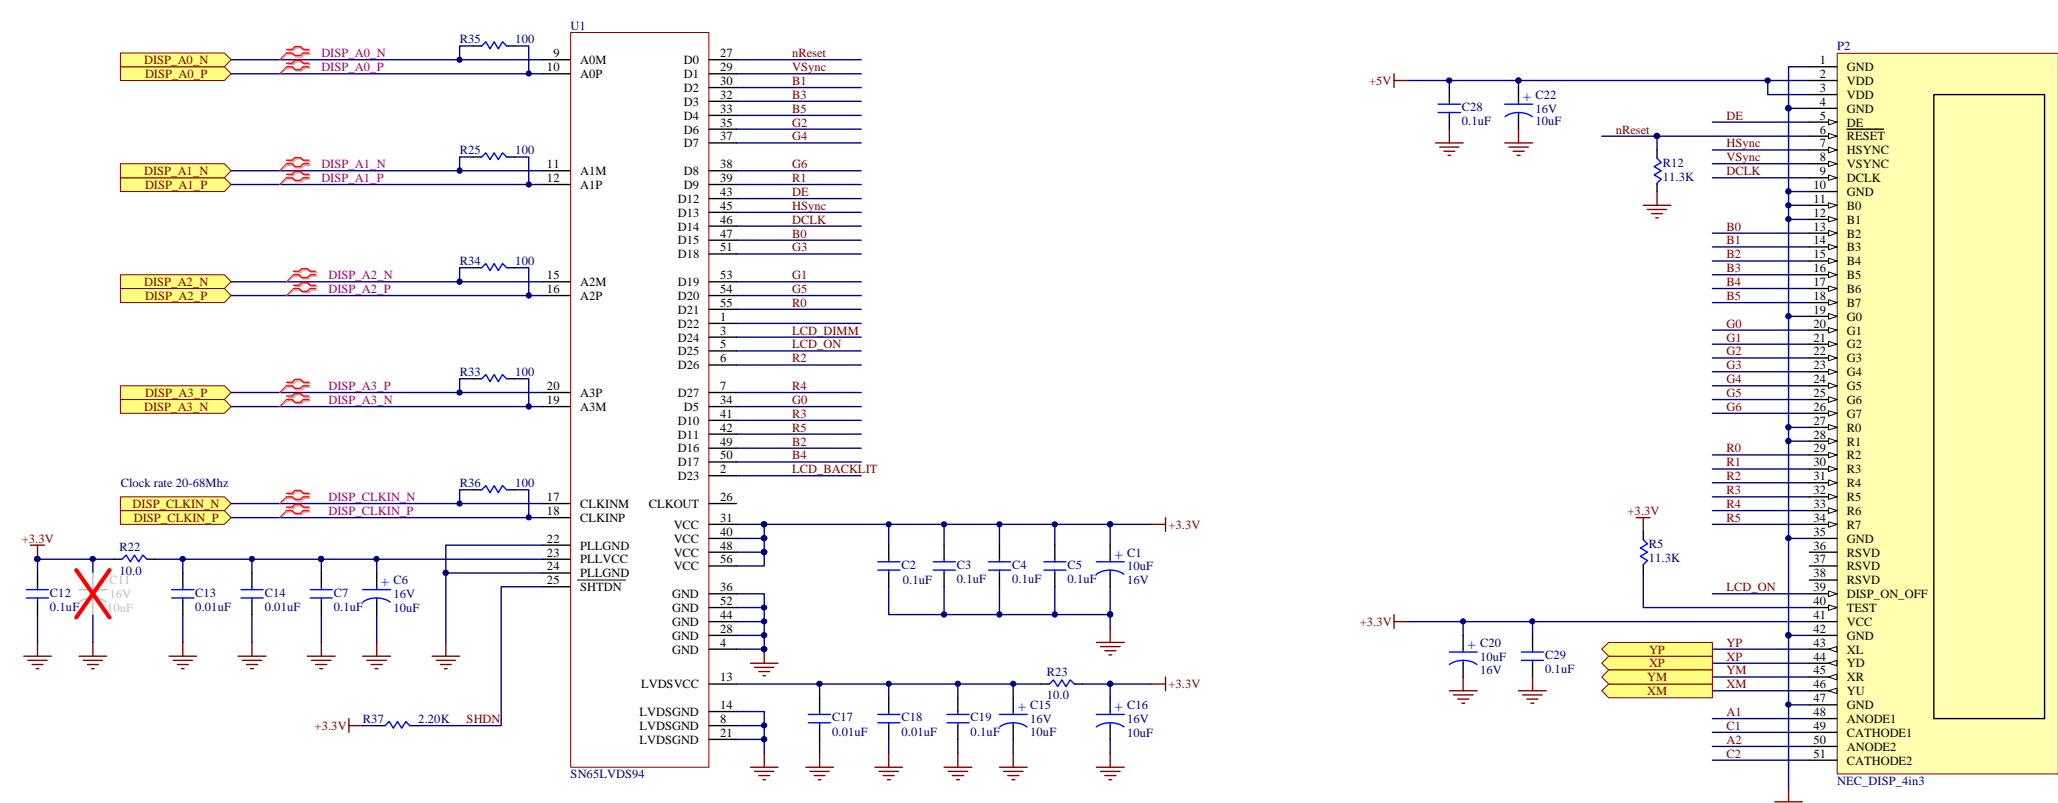

**PCA #** 80-000518RC-2\_RevA  
 PN-PCA1  
**SN: #** 90-000119R-2\_RevA  
 PN-PCB-SN1  
**PCB #** 90-000119R-2\_RevA  
 PN-PCB1

Title: <b>Backlight</b>		
Size: A	Number: 90-000119R -2 Variant: 80-000518RC-2	Rev: A
Date: 8/23/2012	Time: 4:59:14 PM	Sheet 3. of 4
SVN: 4267	File: Backlight.SchDoc	

**Critical Link LLC**  
 6712 Brooklawn Pkw  
 Syracuse, NY 13211  
 315.425.4045  
[www.criticallink.com](http://www.criticallink.com)

Title: <b>Backlight</b>		
Size: A	Number: 90-000119R -2 Variant: 80-000518RC-2	Rev: A
Date: 8/23/2012	Time: 4:59:14 PM	Sheet 3 of 4
SVN: 4267	File: Backlight.SchDoc	