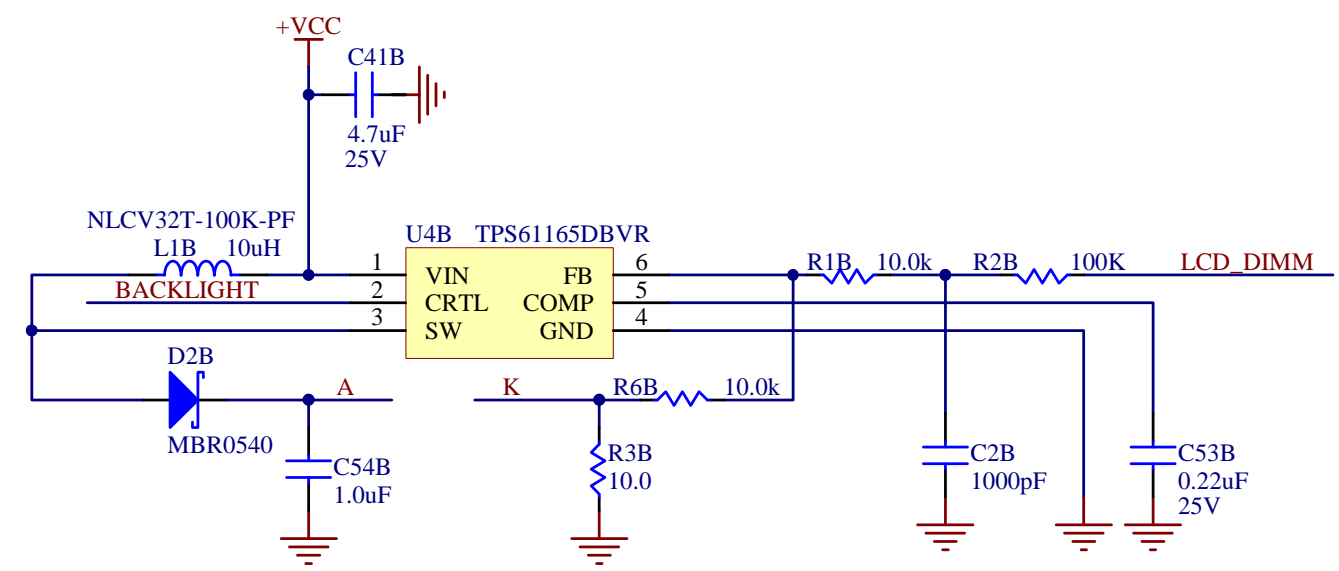

**PCA #** 80-000518RC-2\_RevA  
 PN-PCA1  
**SN: #** 90-000119R-2\_RevA  
 PN-PCB-SN1  
**PCB #** 90-000119R-2\_RevA  
 PN-PCB1

Title: <b>Backlight</b>		
Size: A	Number: 90-000119R -2 Variant: 80-000518RC-2	Rev: A
Date: 8/23/2012	Time: 4:59:14 PM	Sheet 3. of 4
SVN: 4267	File: Backlight.SchDoc	

**Critical Link LLC**  
 6712 Brooklawn Pkw  
 Syracuse, NY 13211  
 315.425.4045  
[www.criticallink.com](http://www.criticallink.com)

Title: <b>Backlight</b>		
Size: A	Number: 90-000119R -2 Variant: 80-000518RC-2	Rev: A
Date: 8/23/2012	Time: 4:59:14 PM	Sheet 3 of 4
SVN: 4267	File: Backlight.SchDoc	